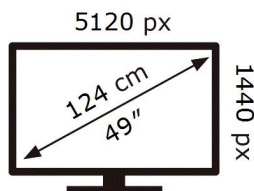

75 kWh/1000h

ABCDEF **G**

HDR

83 kWh/1000h