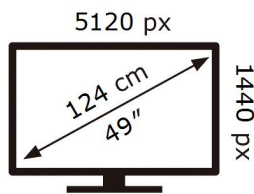

75 kWh/1000h

ABCDEF **G**

HDR

87 kWh/1000h