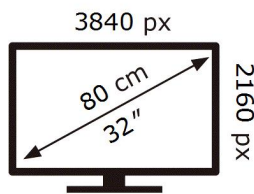

ENERG

SAMSUNG

S32BG750NU

41 kWh/1000h

ABCDEF **G**

90 kWh/1000h

2019/2013