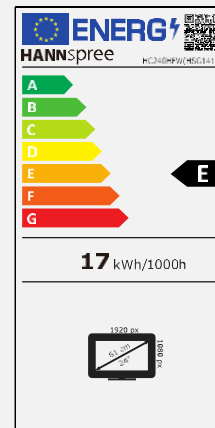

HC 240 HFW

60,45 cm / 23.8" Diagonal
LED Backlight – Format 16:9

- 23.8" 16:9 LED Backlight Monitor
- 1920 x 1080 Resolution Full HD 1080p
- 178° Ultra Wide Viewing Angle
- Dual Input: HDMI + VGA
- Built-In Stereo Speakers
- Edge-to-Edge Frameless Bezel Display
- Ultra-Slim Design and Super-Thin Side Profile
- Tilt and Wall-Mountable (VESA)
- Low Power Consumption
- External Power Adaptor
- Low Blue Light Mode
- Flicker Free
- ECO Friendly

Display Size	60,45cm / 23.8" Diagonal
Panel Type	LED Backlight ADS Panel (*)
Aspect Ratio	16:9
Resolution (H x V)	1920 x 1080 Full HD
Brightness (Typ.)	250cd/m ²
Contrast (Typ.)	1.000:1 (Typical)
Contrast (Active)	10M:1 (Active)
Viewing Angle L/R; U/D	178° H – 178° V (CR >10)
Response Time	5 msec (with OD)
Pixel Pitch	0,2745 (H) x 0,2745 (V) mm
Panel Surface	Anti-Glare, Haze 25%, Hard coating(3H)
Display Colors	16.7M Colors
Horizontal Frequency	30 ~ 83 kHz
Vertical Frequency	56 ~ 75 Hz
Max Display Frequency	1920 x 1080 @ 60Hz
Input 1	D-Sub (VGA)
Input 2	HDMI 1.4
Input 3	Audio In
Buil-in Speakers	Yes, 2W x 2
Power Consumption	On: 17 W; Standby: 0,5W; Off: 0,3W
Power Range	External PSU DC: 12V – 2,5A Input: AC 100 ~ 240 Volt; 50 ~ 60 Hz
Product Dimensions	540,3 x 153,9 x 405 mm with stand (W x D x H) 540,3 x 40,4 x 317,5 mm without stand (W x D x H)
Packing Dimensions	595 x 106 x 385 mm (W x D x H)
Net / Gross Weight	2,51 Kg / 3,54 Kg

VESA Mounting	75 x 75 mm
Monitor Stand	Normal Stand
Tilt / Kensington Lock	-5° ~ +15° (±1°) / Yes
Pivot / Swivel	- / -
Controls	MENU / EXIT / ▲ / ▼ / POWER
Color	Warm / Nature / Cool / User Modes
Preset Mode	PC, Movie, Game, ECO Modes
Bezel & Color Plan	Front Bezel, Rear Cover: White Color Base and Stand: Silver Color
On Screen Display	7 OSD Languages
Accessory	External Power Adaptor (1,5m); HDMI Cable (1,5m); Quick Start Guide; Warranty Card
Other Features	Low Blue Light Mode / Flicker Free