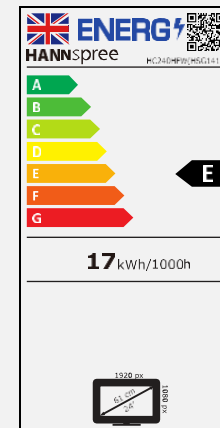

60,45 cm / 23.8"

Part No.: HC 240 HFW

SIZE, RESOLUTION

23.8"
16:9 Aspect Ratio

Full HD
1920 x 1080

CONNECTIVITY

HDMI

VGA

Display Size	60,45cm / 23.8" Diagonal
Panel Type	LED Backlight ADS Panel (*)
Aspect Ratio	16:9
Resolution (H x V)	1920 x 1080 Full HD
Brightness (Typ.)	250cd/m ²
Contrast (Typ.)	1.000:1 (Typical)
Contrast (Active)	10M:1 (Active)
Viewing Angle L/R; U/D	178° H – 178° V (CR >10)
Response Time	5 msec (with OD)
Pixel Pitch	0,2745 (H) x 0,2745 (V) mm
Panel Surface	Anti-Glare, Haze 25%, Hard coating(3H)
Display Colors	16.7M Colors
Horizontal Frequency	30 ~ 83 kHz
Vertical Frequency	56 ~ 75 Hz
Max Display Frequency	1920 x 1080 @ 60Hz
Input 1	D-Sub (VGA)
Input 2	HDMI 1.4
Input 3	Audio In
Buil-in Speakers	Yes, 2W x 2
Power Consumption	On: 17 W; Standby: 0,5W; Off: 0,3W
Power Range	External PSU DC: 12V – 2,5A Input: AC 100 ~ 240 Volt; 50 ~ 60 Hz
Product Dimensions	540,3 x 153,9 x 405 mm with stand (W x D x H) 540,3 x 40,4 x 317,5 mm without stand (W x D x H)
Packing Dimensions	595 x 106 x 385 mm (W x D x H)
Net / Gross Weight	2,51 Kg / 3,54 Kg

VESA Mounting	75 x 75 mm
Monitor Stand	Normal Stand
Tilt / Kensington Lock	-5° ~ +15° (±1°) / Yes
Pivot / Swivel	- / -
Controls	MENU / EXIT / ▲ / ▼ / POWER
Color	Warm / Nature / Cool / User Modes
Preset Mode	PC, Movie, Game, ECO Modes
Bezel & Color Plan	Front Bezel, Rear Cover: White Color Base and Stand: Silver Color
On Screen Display	7 OSD Languages
Accessory	External Power Adaptor (1,5m); HDMI Cable (1,5m); Quick Start Guide; Warranty Card
Other Features	Low Blue Light Mode / Flicker Free