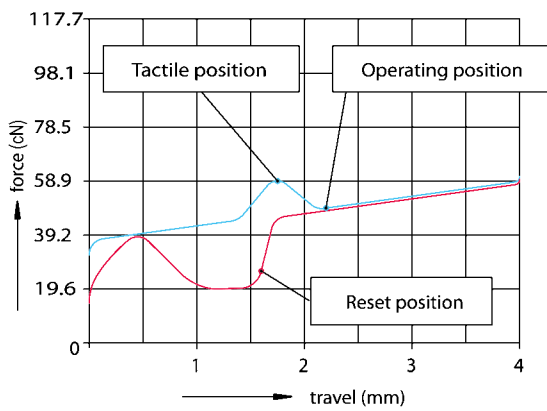

• BLUE SWITCH Click pressure point