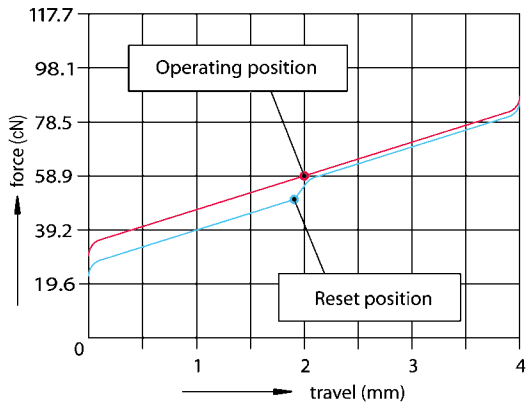

1 Operation characteristics:

• BLACK SWITCH Linear (60 cN)